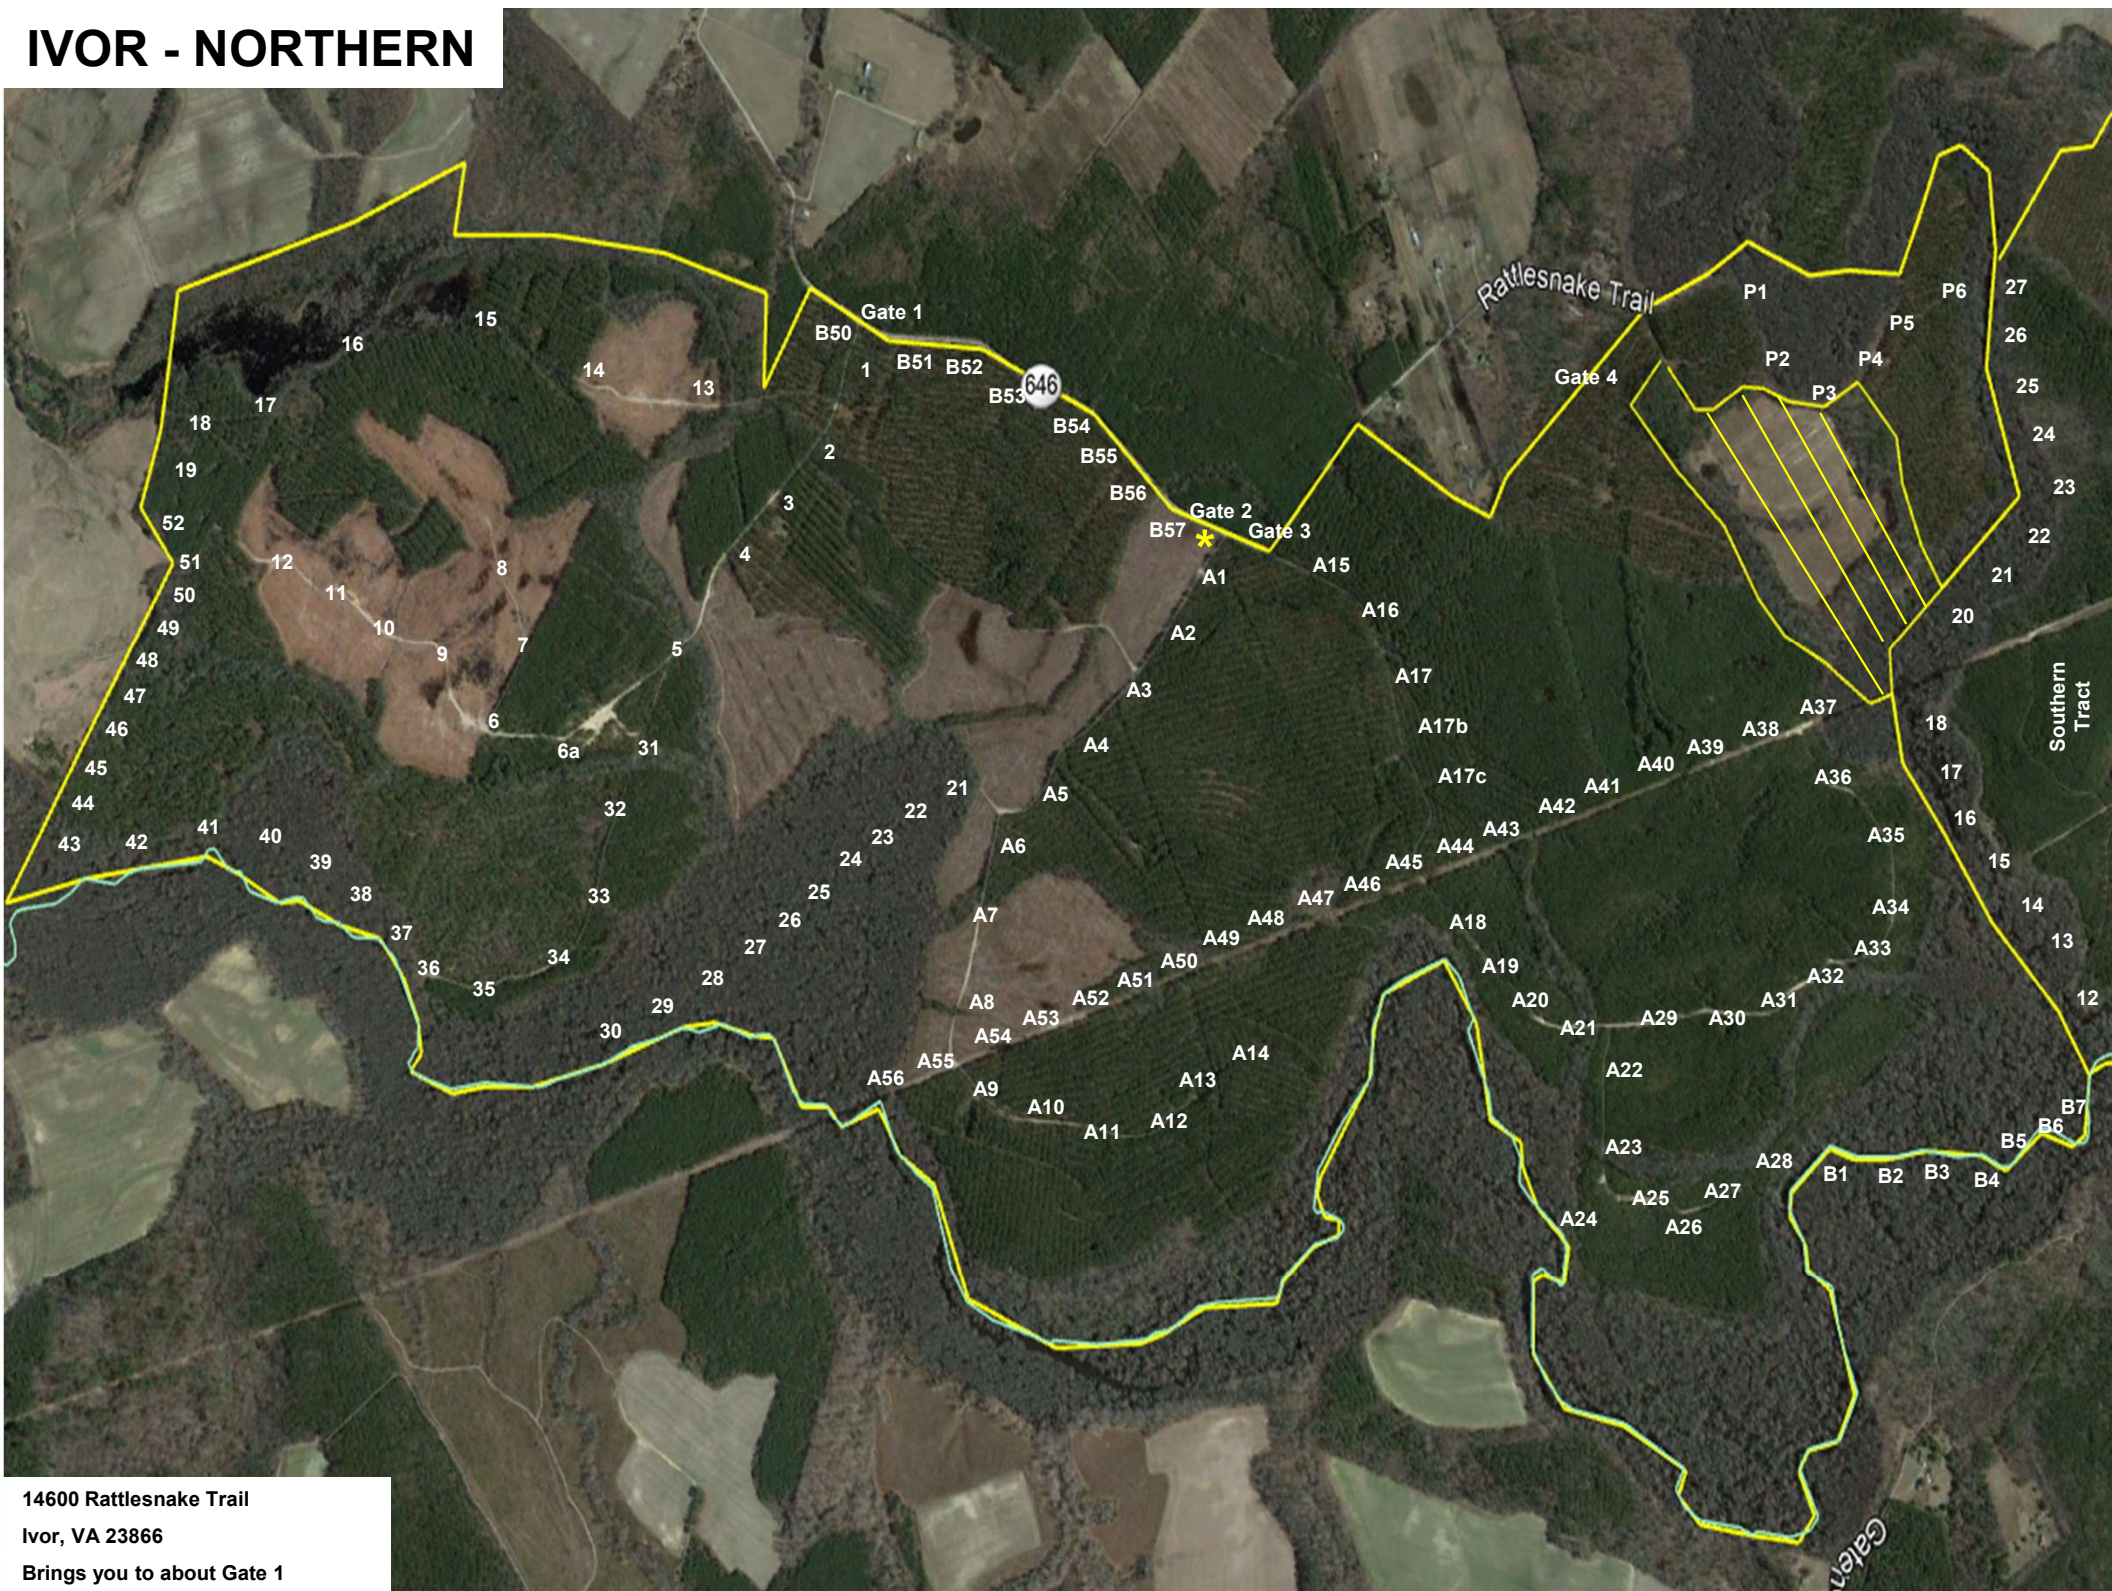

# IVOR - NORTHERN

14600 Rattlesnake Trail  
Ivor, VA 23866  
Brings you to about Gate 1